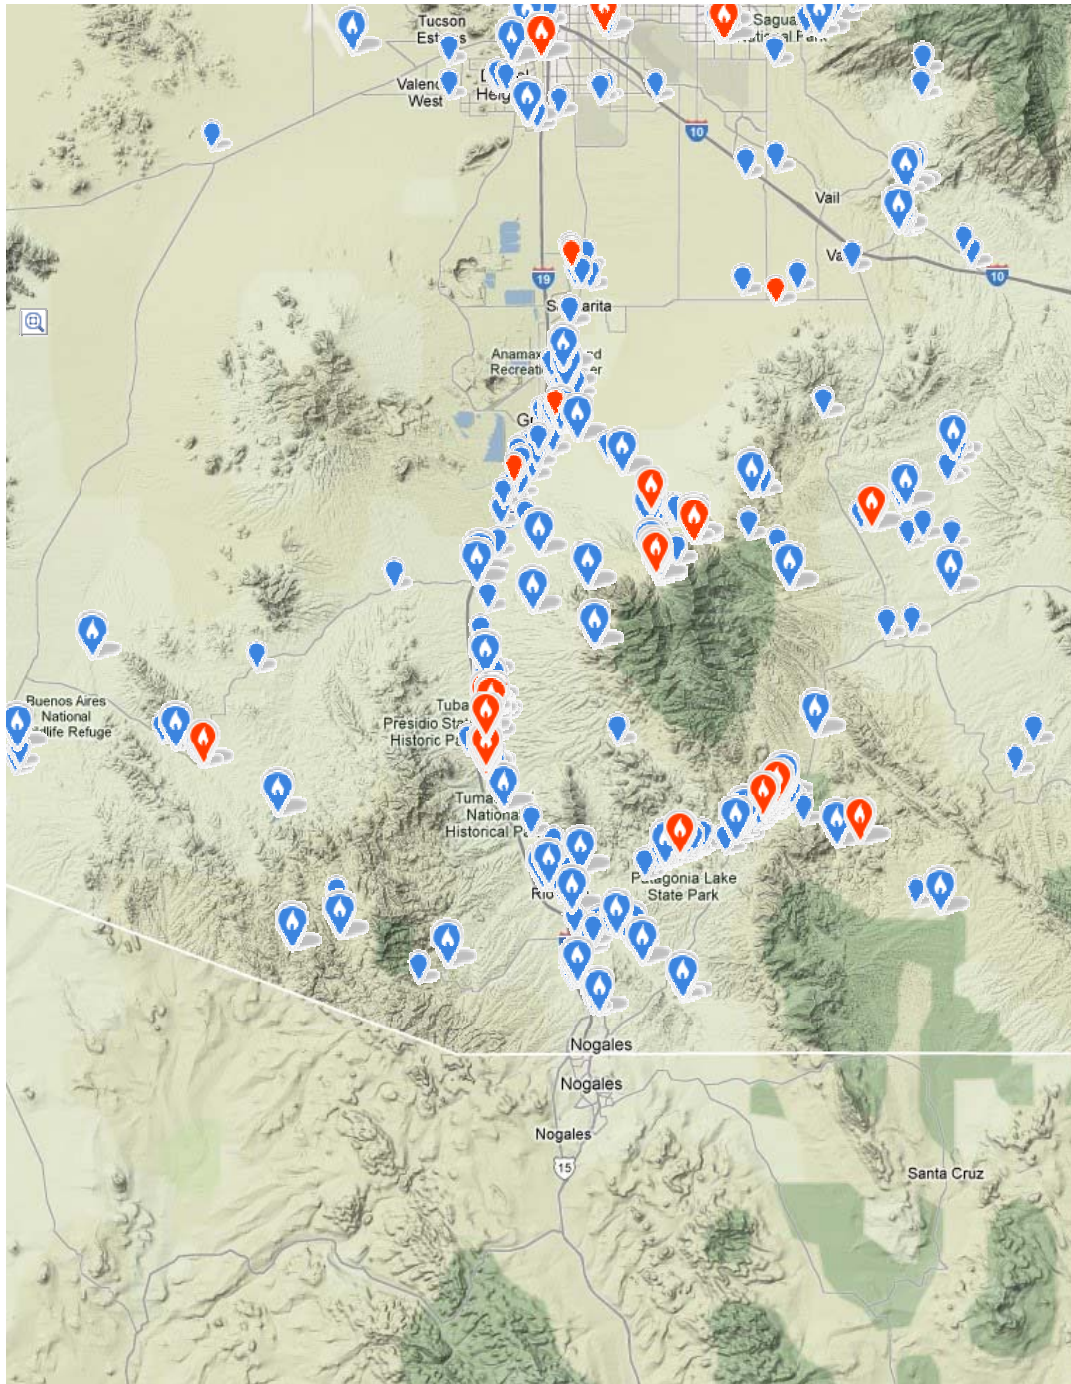

Submit Observations **Explore Data** My eBird Help & Info

Sign In or Register Language

Species:

Date:

Location:

Zoom Tool

Full Species Range

Terrain

Street

Satellite

Hybrid

Show Points Sooner

Check this box to show points at broader scales when possible: 2000 points max

RECENT OLDER (30+ DAYS)

TIP Click points to see sightings and checklists at that location

Map data ©2013 Google, INEG