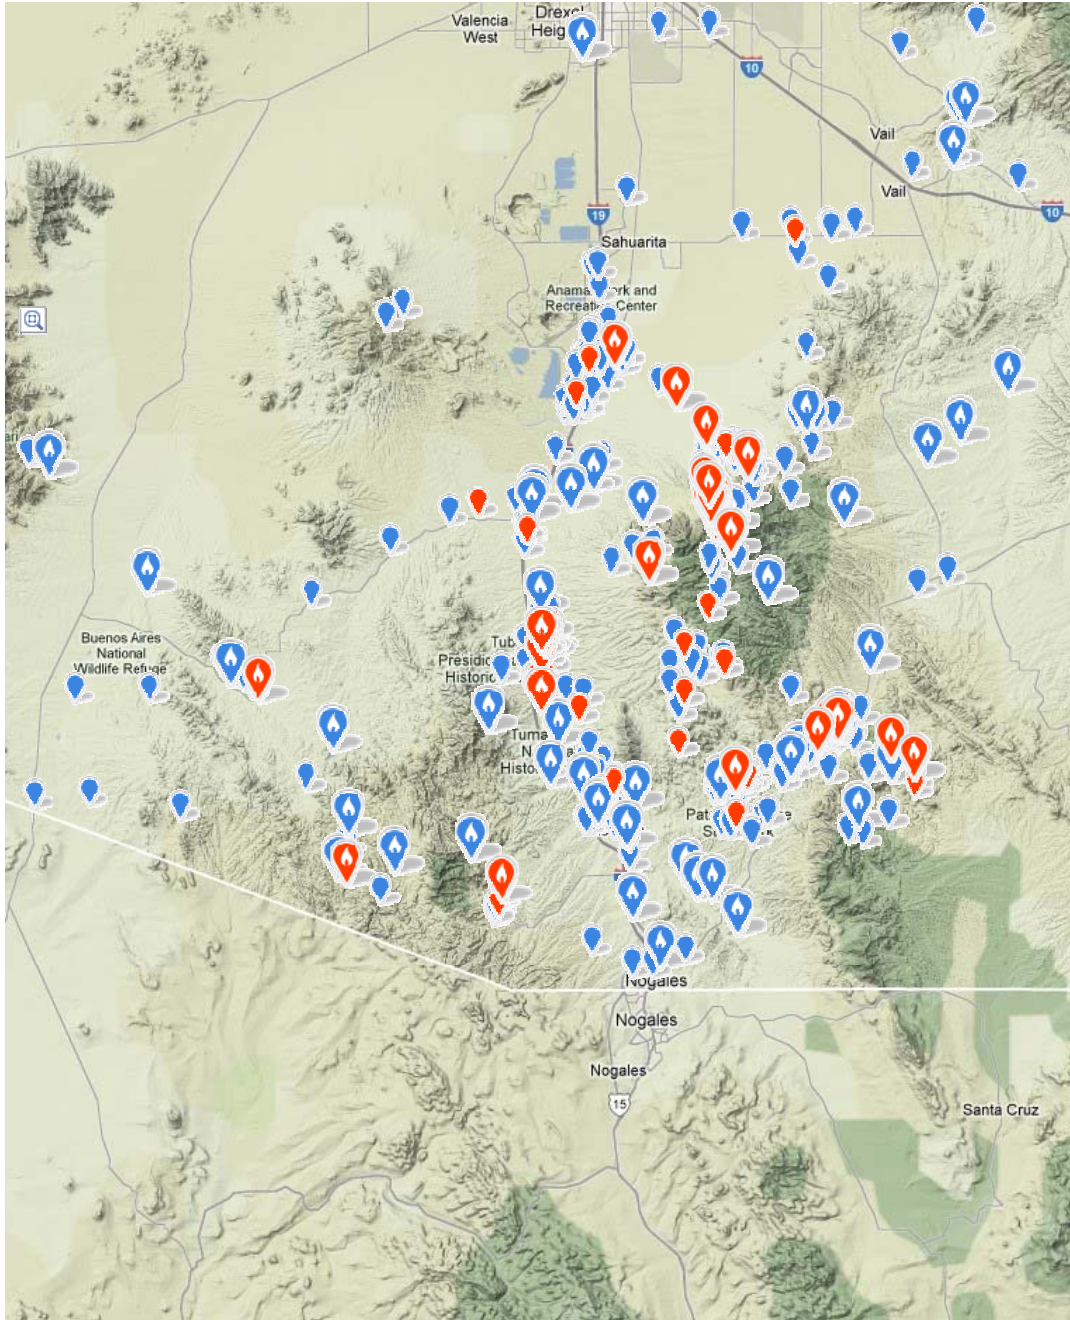

Submit Observations **Explore Data** My eBird Help & Info

Sign In or Register Language

Species:

Date:

Location:

Zoom Tool

Full Species Range

Terrain

Street

Satellite

Hybrid

Show Points Sooner

Check this box to show points at broader scales when possible: 2000 points max

RECENT OLDER (30+ DAYS)

Birding Hotspot

Personal Location

Click points to see sightings and checklists at that location

Map data ©2013 Google, INEG