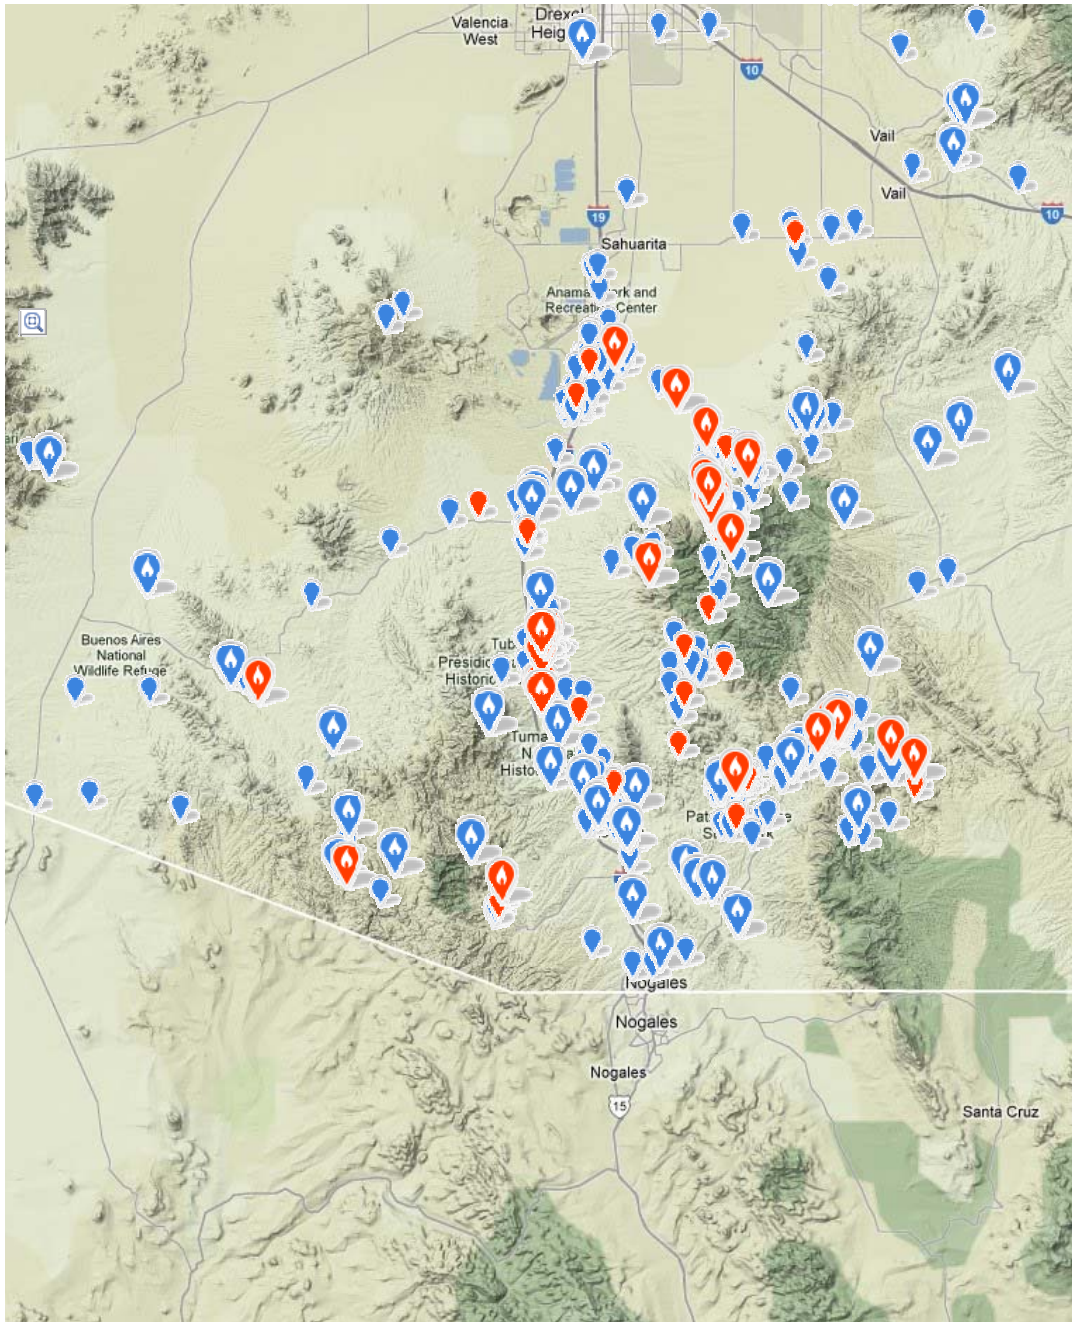

Submit Observations **Explore Data** My eBird Help & Info

Sign In or Register Language

Species:

Date:

Location:

Zoom Tool

Full Species Range

Terrain

Street

Satellite

Hybrid

Show Points Sooner

Check this box to show points at broader scales when possible: 2000 points max

RECENT OLDER (30+ DAYS)

Birding Hotspot

Personal Location

TIP Click points to see sightings and checklists at that location

Map data ©2013 Google, INEG