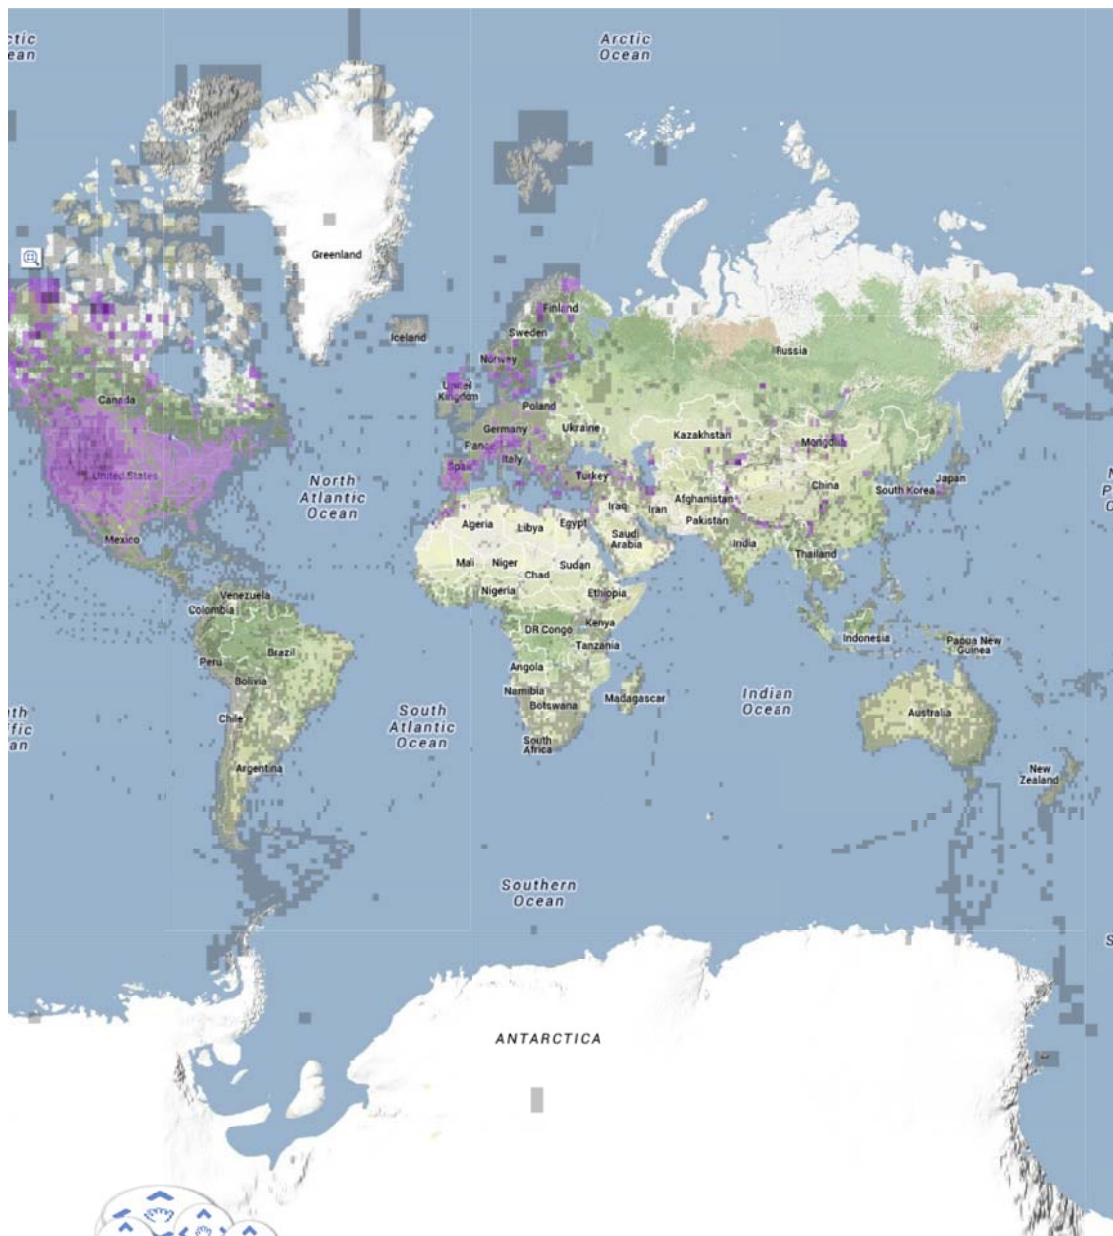

Submit Observations **Explore Data** My eBird Help & Info

Sign In or Register Language

Species:

Date:

Location:

- Zoom Tool
- Full Species Range
- Terrain
- Street
- Satellite
- Hybrid

Show Points Sooner

Check this box to show points at broader scales when possible: 2000 points max

TIP Zoom in to see individual hotspots and personal locations

FREQUENCY

- 40-100%
- 25-40%
- 10-25%
- 2-10%
- 0-2%

No Reports