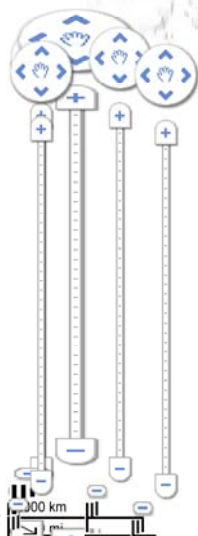

Submit Observations **Explore Data** My eBird Help & Info

Sign In or Register Language

Species:

Date:

Location:

- Zoom Tool
- Full Species Range
- Terrain
- Street
- Satellite
- Hybrid

Show Points Sooner

Check this box to show points at broader scales when possible: 2000 points max

TIP Zoom in to see individual hotspots and personal locations

FREQUENCY

- 40-100%
- 25-40%
- 10-25%
- 2-10%
- 0-2%

No Reports