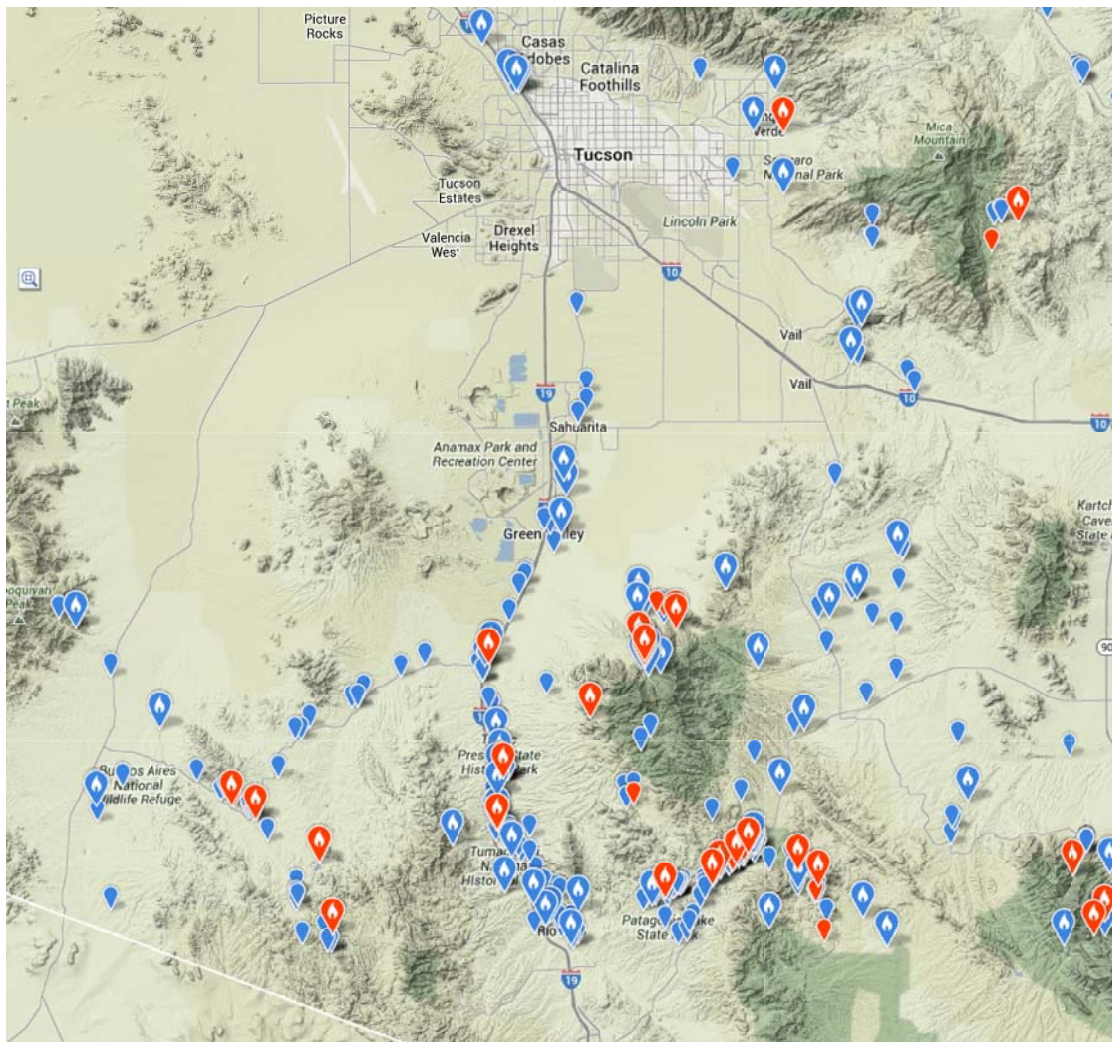

Submit Observations Explore Data My eBird Help & Info

Sign In or Register Language

Species: Gray Hawk

Date: Year-Round, All Years

Location: Enter place name or address...

Zoom Tool

Full Species Range

Terrain

Streets

Satellite

Hybrid

Show Points Sooner

Check this box to show points at broader scales when possible: 2000 points max

TIP Click points to see sightings and checklists at that location

RECENT OLDER (30+ DAYS)

Birding Hotspot

Personal Location

Google