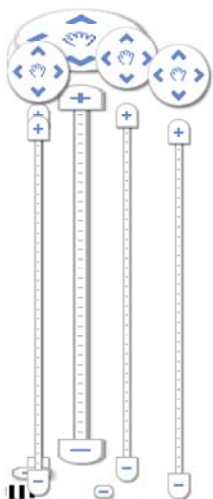

Submit Observations Explore Data My eBird Help & Info

Sign In or Register Language

Species: Gray Hawk

Date: Year-Round, All Years

Location: Enter place name or address...

Zoom Tool

Full Species Range

Terrain

Streets

Satellite

Hybrid

Show Points Sooner

Check this box to show points at broader scales when possible: 2000 points max

TIP Click points to see sightings and checklists at that location

RECENT OLDER (30+ DAYS)