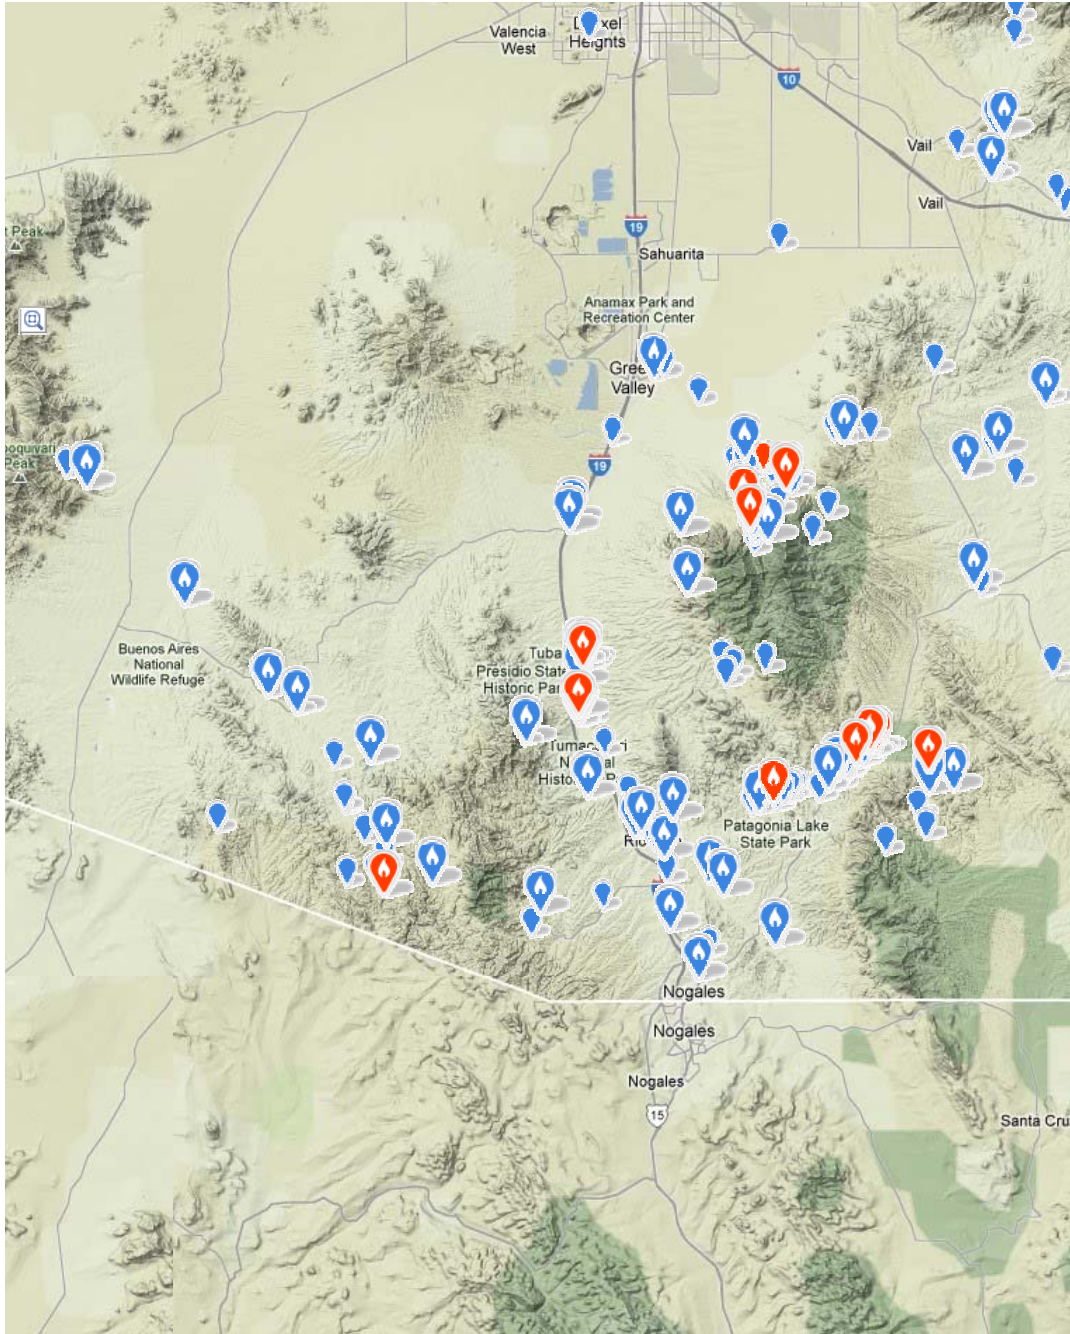

Submit Observations **Explore Data** My eBird Help & Info

Sign In or Register Language

Species: Northern Beardless-Tyrannulet

Date: Year-Round, All Years

Location: Enter place name or address...

Zoom Tool

Full Species Range

Terrain

Street

Satellite

Hybrid

Show Points Sooner

Check this box to show points at broader scales when possible: 2000 points max

RECENT OLDER (30+ DAYS)

Birding Hotspot

Personal Location

TIP Click points to see sightings and checklists at that location

Map data ©2013 Google, INEG