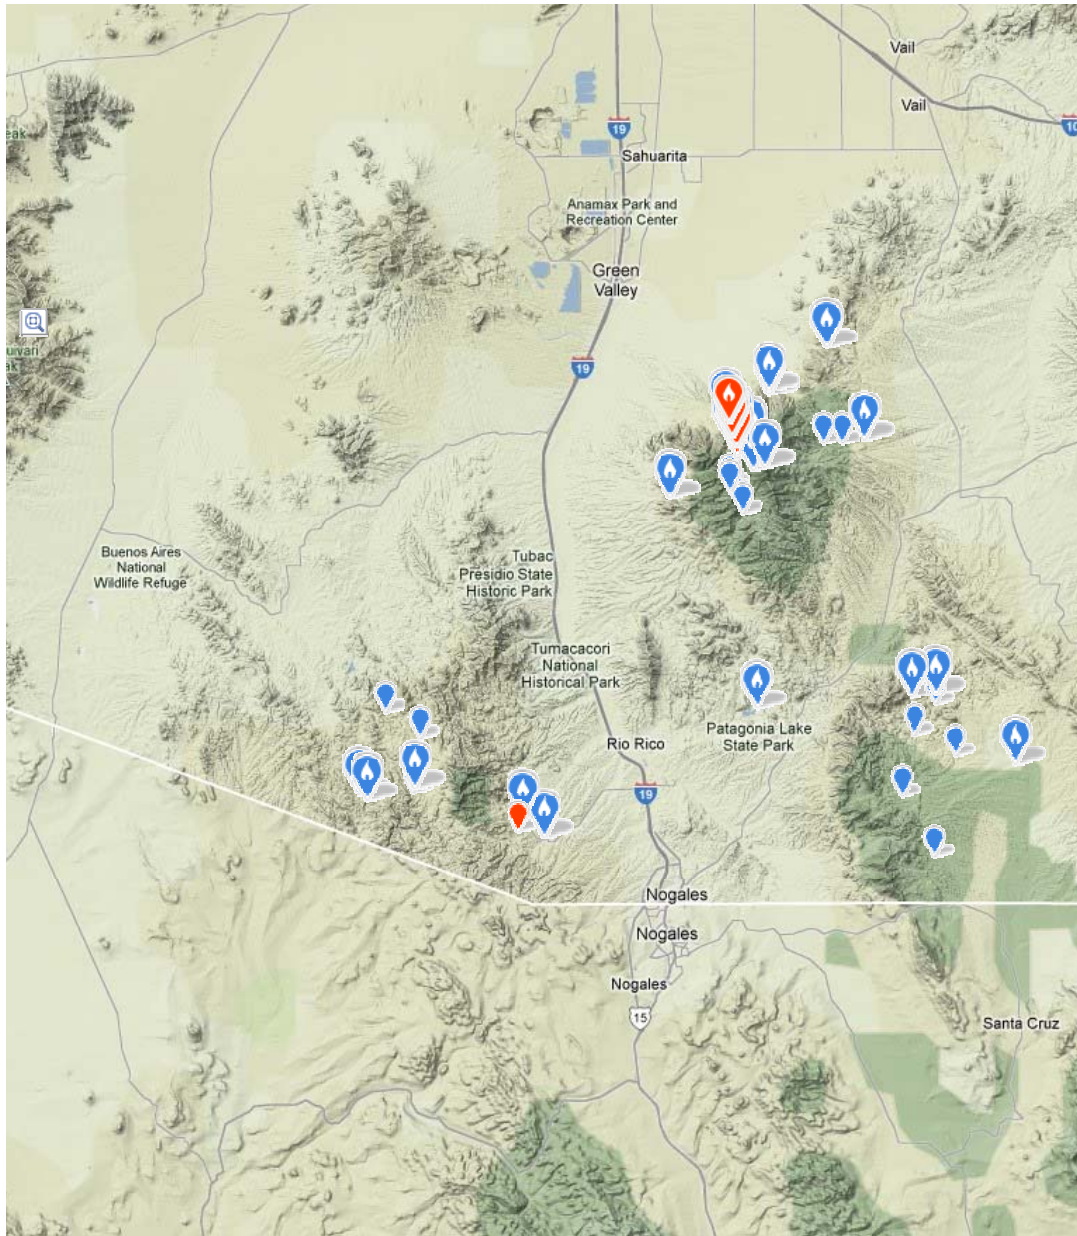

Submit Observations **Explore Data** My eBird Help & Info

Sign In or Register Language

Species: Whiskered Screech-Owl

Date: Year-Round, All Years

Location: Enter place name or address...

Zoom Tool

Full Species Range

Terrain

Street

Satellite

Hybrid

Show Points Sooner

Check this box to show points at broader scales when possible: 2000 points max

RECENT OLDER (30+ DAYS)

TIP Click points to see sightings and checklists at that location

Map data ©2013 Google, INEG