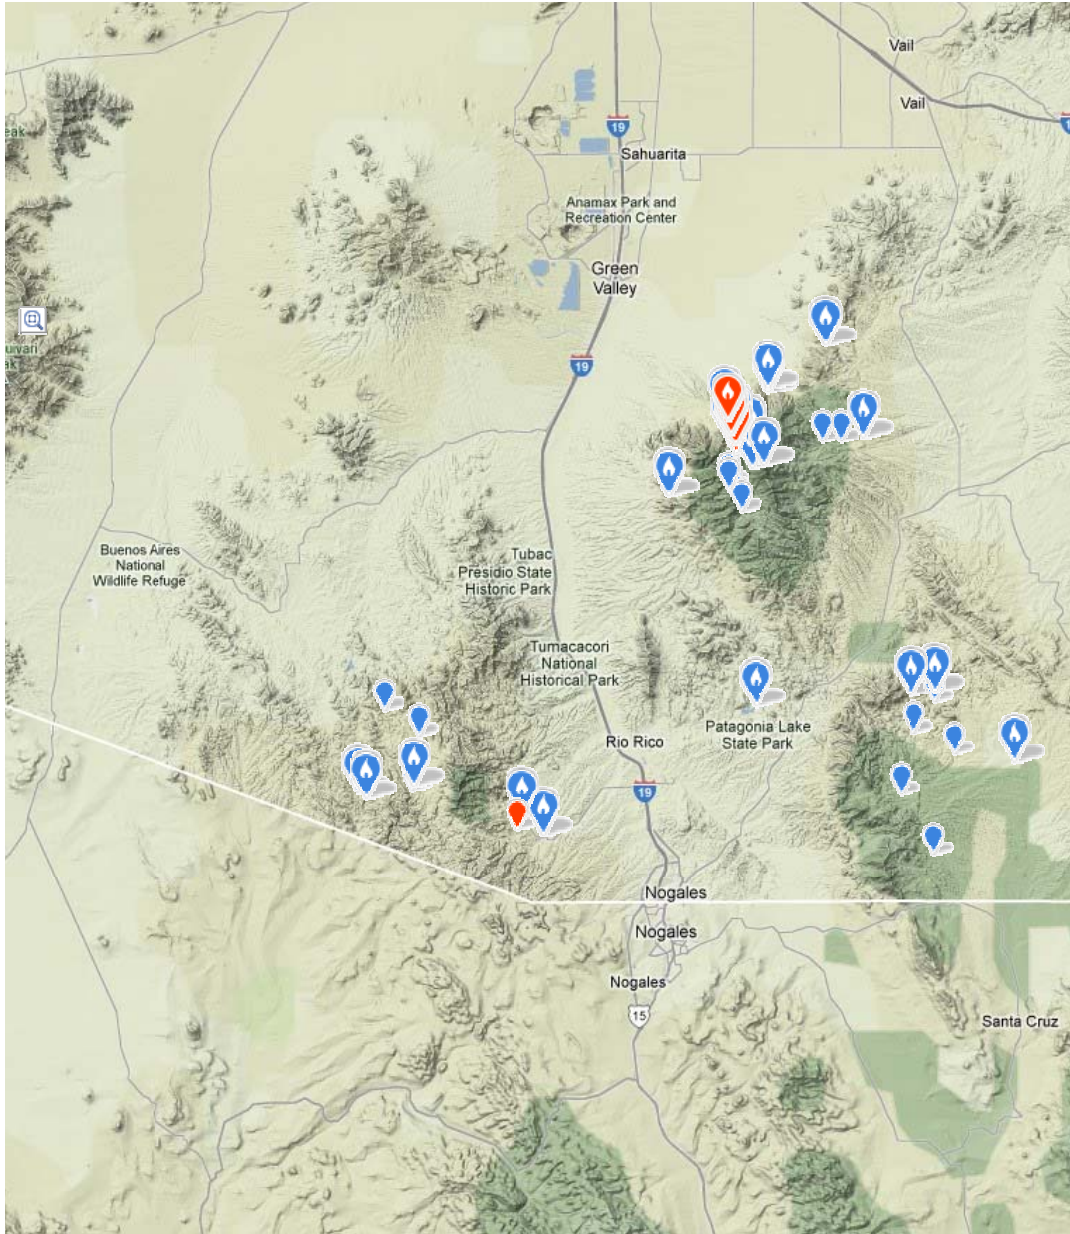

Submit Observations **Explore Data** My eBird Help & Info

Sign In or Register Language

Species: Whiskered Screech-Owl

Date: Year-Round, All Years

Location: Enter place name or address...

Zoom Tool

Full Species Range

Terrain

Street

Satellite

Hybrid

Show Points Sooner

Check this box to show points at broader scales when possible: 2000 points max

RECENT OLDER (30+ DAYS)

TIP Click points to see sightings and checklists at that location

Map data ©2013 Google, INEG